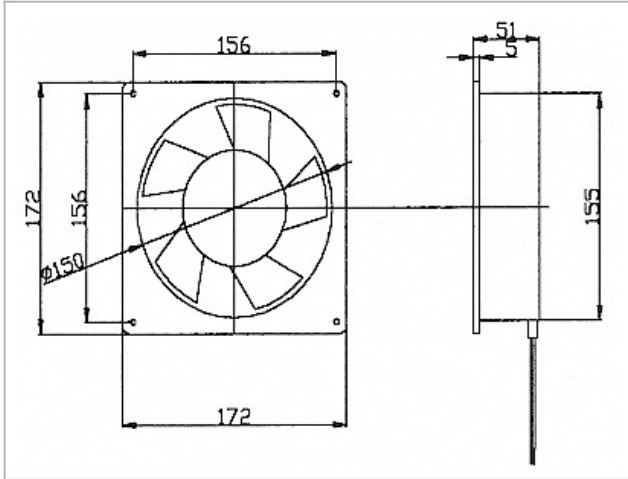

# 172X172X51mm

## General Specifications

Airflow	190~235 CFM
Housing	Die Cast Aluminum Painted Black Or Natural Color
Impeller	Plastic With Fiber Glass Filled UI 94V-0
Motor Type	Shaded Pole, Impedance Protected
Connecting	Wire Leads

## Dimensions:mm