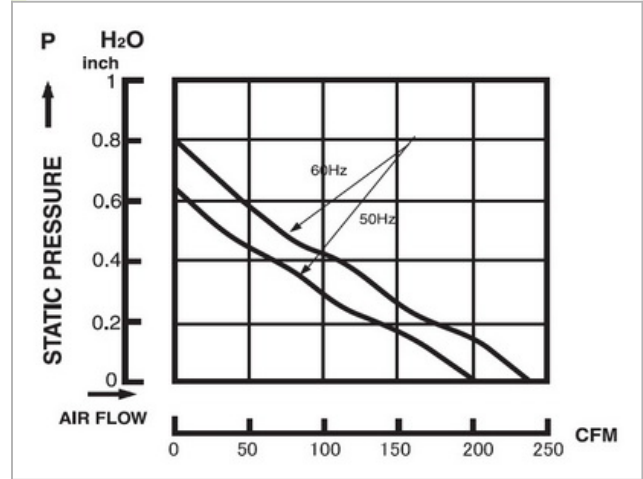

Performance

Specifications

Model NO.	Bearing	Rated Voltage VAC	Frequency HZ	Speed RPM	Airflow CFM	Static Pressure Inch-H2O	Current A	Power W	Noise dBA
6C-115ABSL-S	2BALL	110/120	50/60	2800/3100	190/235	0.63/0.79	0.45/0.50	38/35	50/45
6C-230ABSL-S	2BALL	220/240	50/60	2800/3100	190/235	0.63/0.79	0.23/0.21	38/35	50/45