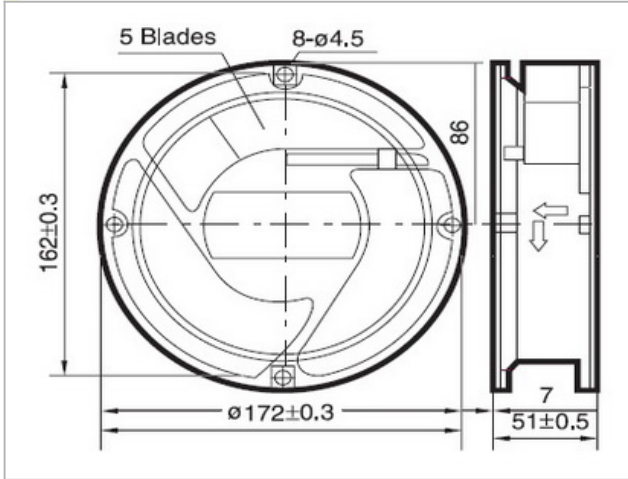

172Ø X51mm

General Specifications

Airflow	190~235CFM
Housing	Die Cast Aluminum Painted Black Or Natural Color
Impeller	Plastic With Fiber Glass Filled UI 94V-0
Motor Type	Shaded Pole, Impedance Protected
Connecting	Terminal & Wire Leads

Dimensions:mm

Performace

Specifications

Model NO.	Bearing	Rated Voltage		Frequency		Speed RPM	Airflow CFM	Static Pressure		Current A	Power Noise	
		VAC		HZ				Inch-H2O			W	dBA
GA1177HBL	2BALL	110/120		50/60		2800/3100	190/235	0.63/0.79		0.50/0.45	38/35	50/45
GA2177HBL	2BALL	220/240		50/60		2800/3100	190/235	0.63/0.79		0.23/0.21	32/31	50/45