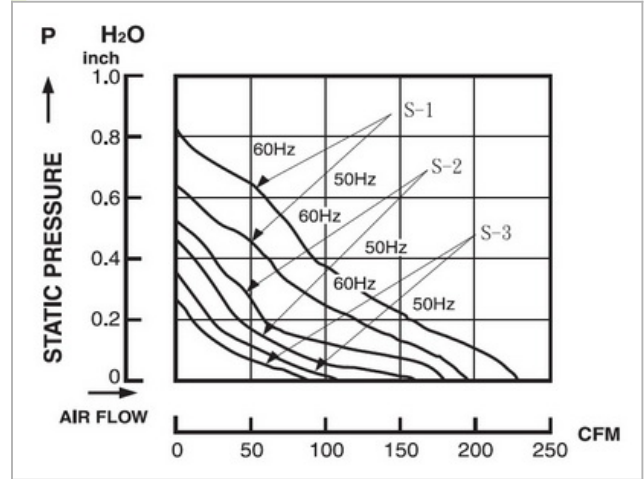

172Ø X51mm

General Specifications

Airflow	190~235CFM
Housing	Die Cast Aluminum Painted Black Or Natural Color
Impeller	Plastic With Fiber Glass Filled UI 94V-0
Motor Type	Shaded Pole, Impedance Protected
Connecting	Terminal & Wire Leads

Dimensions:mm

Performace

Specifications

Model NO.	Bearing	Rated Voltage		Frequency		Speed RPM	Airflow CFM	Static Pressure		Current A	Power Noise	
		VAC		HZ				Inch-H2O			W	dBA
GA1177HBL	2BALL	110/120		50/60		2800/3100	190/235	0.63/0.79		0.50/0.45	38/35	50/45
GA2177HBL	2BALL	220/240		50/60		2800/3100	190/235	0.63/0.79		0.23/0.21	32/31	50/45